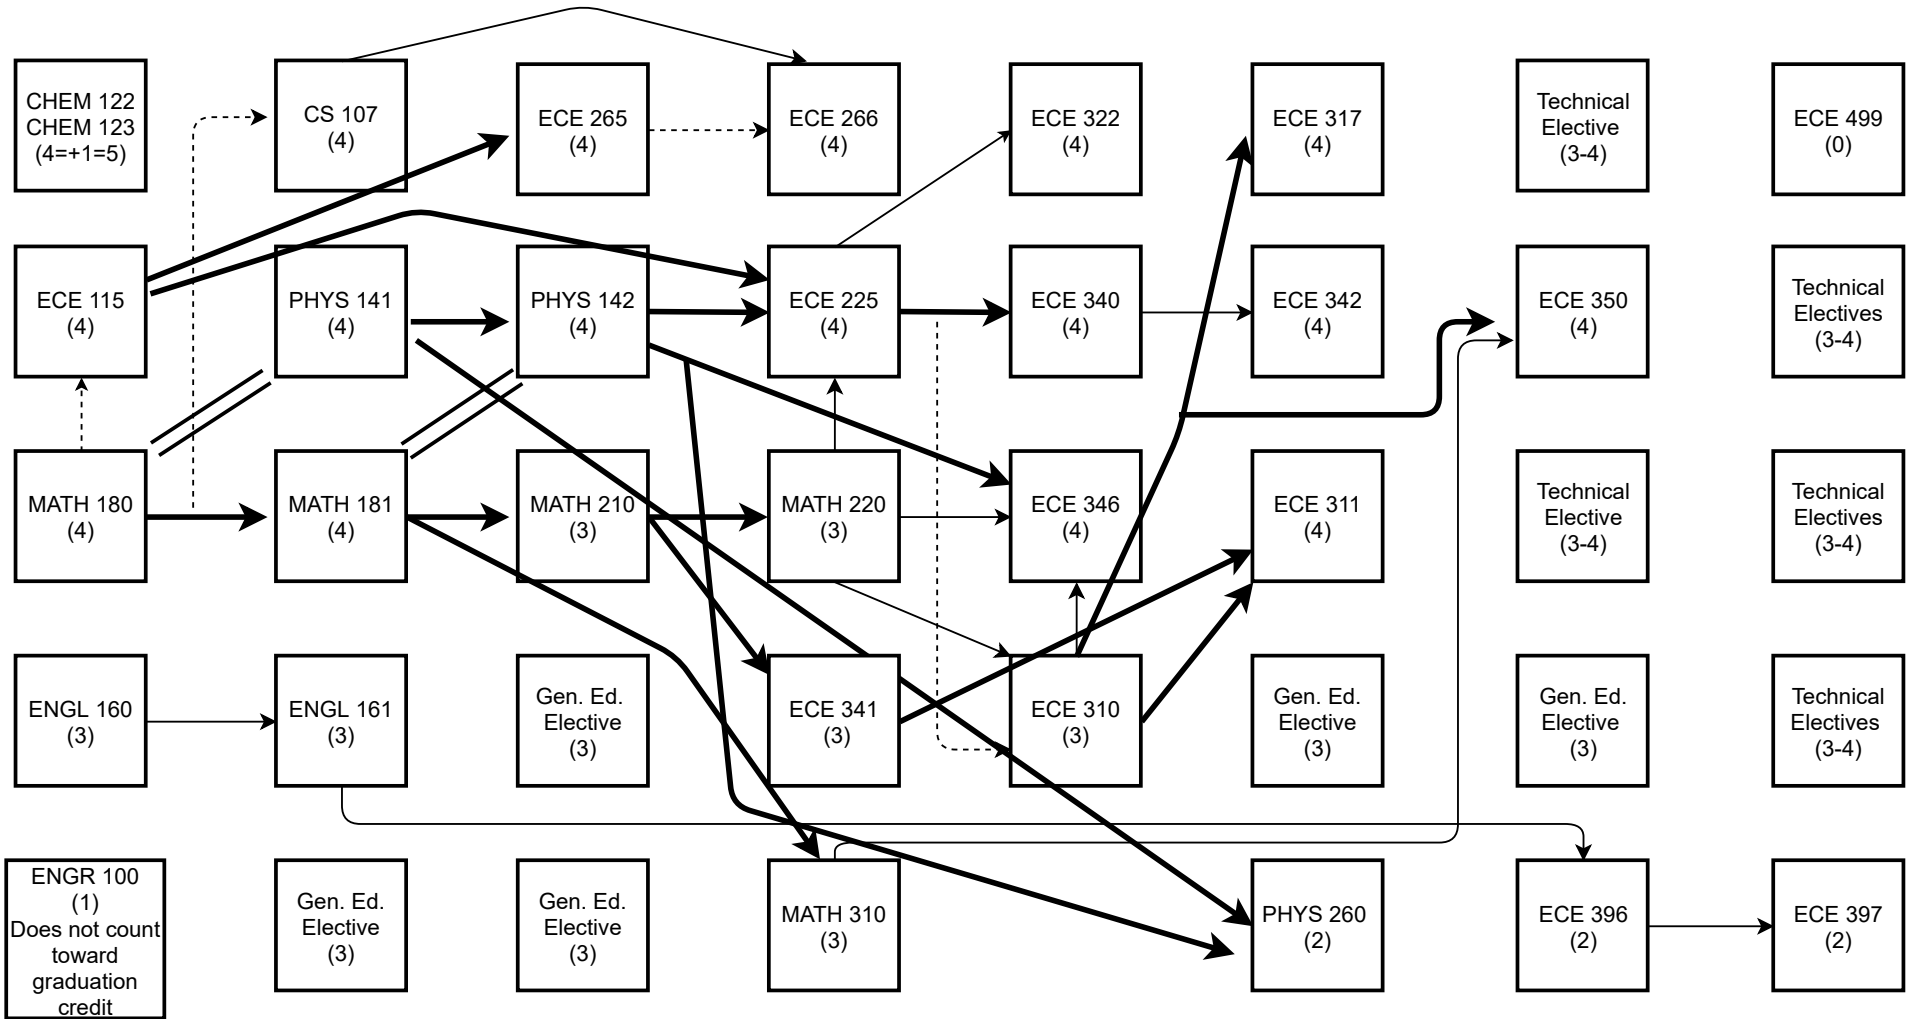

# UIC Electrical Engineering Curriculum - Suggested Study Plan

☐ Year 1 Semester 1 (16 Hours)
☐ Year 1 Semester 2 (15 Hours)
☐ Year 2 Semester 1 (17 Hours)
☐ Year 2 Semester 2 (15 Hours)
☐ Year 3 Semester 1 (17 Hours)
☐ Year 3 Semester 2 (16 Hours)
☐ Year 4 Semester 1 (14-17 Hours)
☐ Year 4 Semester 2 (14-17 Hours)

- > Co-requisite
- > pre-requisite
- > Grade C or Better pre-requisite
- ====> Concurrent Registration or Grade C or Better